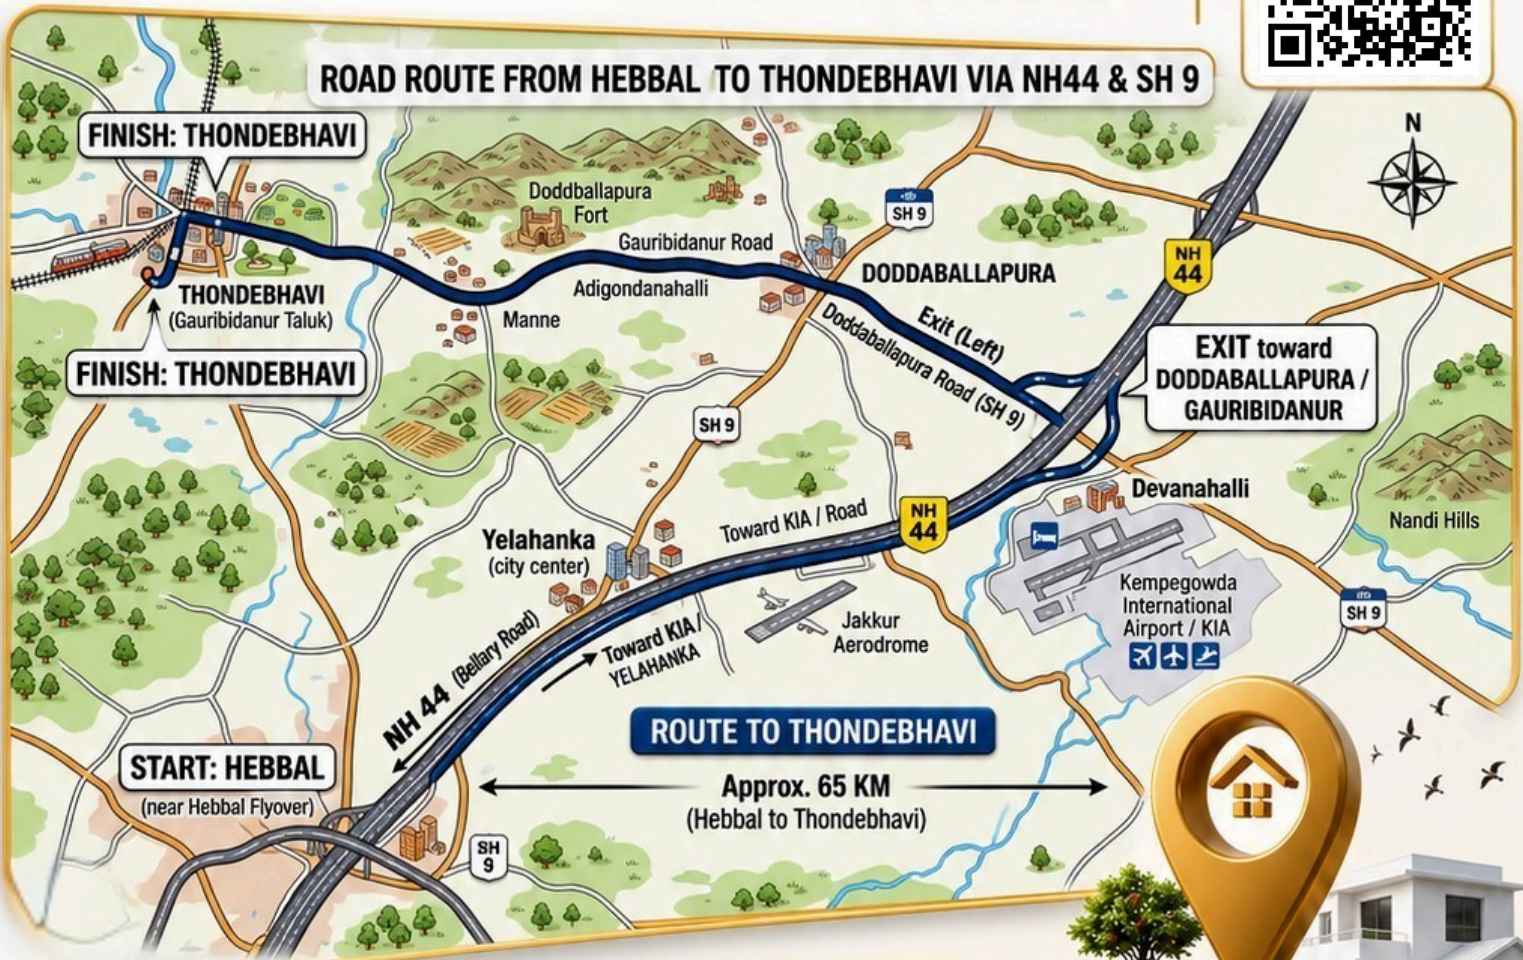

SERENE ENVIRONMENT

WIDE ROADS & EASY ACCESS

HIGH INVESTMENT POTENTIAL

SECURE & GATED COMMUNITY

PREMIUM FARMLANDS
NEAR
NORTH BENGALURU

SCAN FOR LOCATION

ROAD ROUTE FROM HEBBAL TO THONDEBHAVI VIA NH44 & SH 9

DISTANCE FROM KEY LOCATIONS

Kempegowda
International Airport
25 to 30 mins
(Approx. 18-22 km)

Hebbal
40 to 45 mins
(Approx. 30-35 km)

Yelahanka
30 to 35 mins
(Approx. 20-25 km)

Devanahalli
20 to 25 mins
(Approx. 15-18 km)

Tondebavi
Railway Station
5 mins
(Approx. 2-3 km)